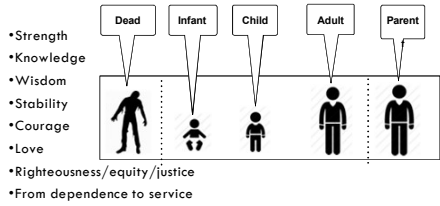

Core Values 2.0
love God - build the Church - reach the World

1

RBC Nashville Core Values

love God

- By Pursuing God in the Word and Prayer
- By Worshipping God Corporately and Personally

build the Church

- By Making and Maturing Disciples of Christ
- By Equipping and Serving the Body of Christ

reach the World

- By Planting Churches Locally and Abroad
- By Serving Communities in Mercy and Justice

2

build the Church - by Making Disciples

- Jesus has Promised that He will build His Church - Mt 16:13-20
- What is the Church?
 - Perspective 1 - The entirety of His redeemed people, called out from the world and put into Union with Christ - Eph 1:22-23; 4:4
 - Perspective 2 - Local visible expressions of His Kingdom - Gal 1:2,22
- Our Participation in building Christ's Church - Eph 4:11-16
- The Church's Commission - Mt 28:18-20
- The Starting Point of is the telling of the Gospel of the Kingdom.
- Gospel = God+spell [story] What God has done, is doing, and will do in Christ
 - The proper Response of a change of mind (repentance) and living by trust in Jesus Christ (faith). Entrance into a relationship as a disciple.
- Can I tell you a story?

3

build the Church - by Maturing Disciples

•The Goal of making disciples is not merely “getting saved”, but maturity in Christ - Colossians 1:24-29

4

build the Church - by Equipping and Serving the Body of Christ